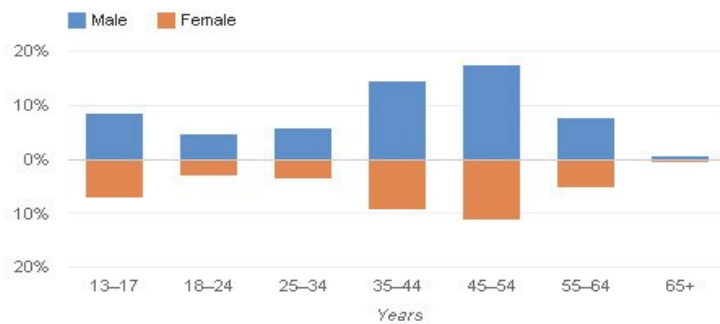

What type of crazy radio show do you get when two comical radio veterans combine their talents? You get Controlled Chaos with Gary Garver and Jigga Jones.

Gary Garver became famous as Howard Stern's Hollywood reporter. For over a decade, his interview style made movie stars run for cover.

Jigga Jones is known for his viral videos seen by millions. Jigga brings an odd-ball sense of humor to radio that depicts the funniest and most politically incorrect aspects of the African-American underworld.

Controlled Chaos is either asking serious questions, talking trash or poking fun at the rich and famous. The show is outrageously funny, refreshingly creative and professionally produced.