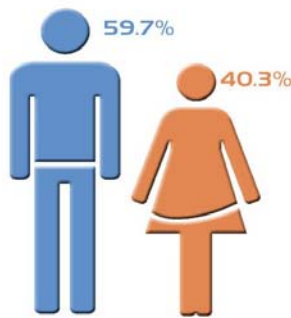

What type of crazy radio show do you get when two comical radio veterans combine their talents? You get Controlled Chaos with Gary Garver and Jigga Jones.

Gary Garver became famous as Howard Stern's Hollywood reporter. For over a decade, his interview style made movie stars run for cover.

Jigga Jones is known for his viral videos seen by millions. Jigga brings an odd-ball sense of humor to radio that depicts the funniest and most politically incorrect aspects of the African-American underworld.

Controlled Chaos is either asking serious questions, talking trash or poking fun at the rich and famous. The show is outrageously funny, refreshingly creative and professionally produced.