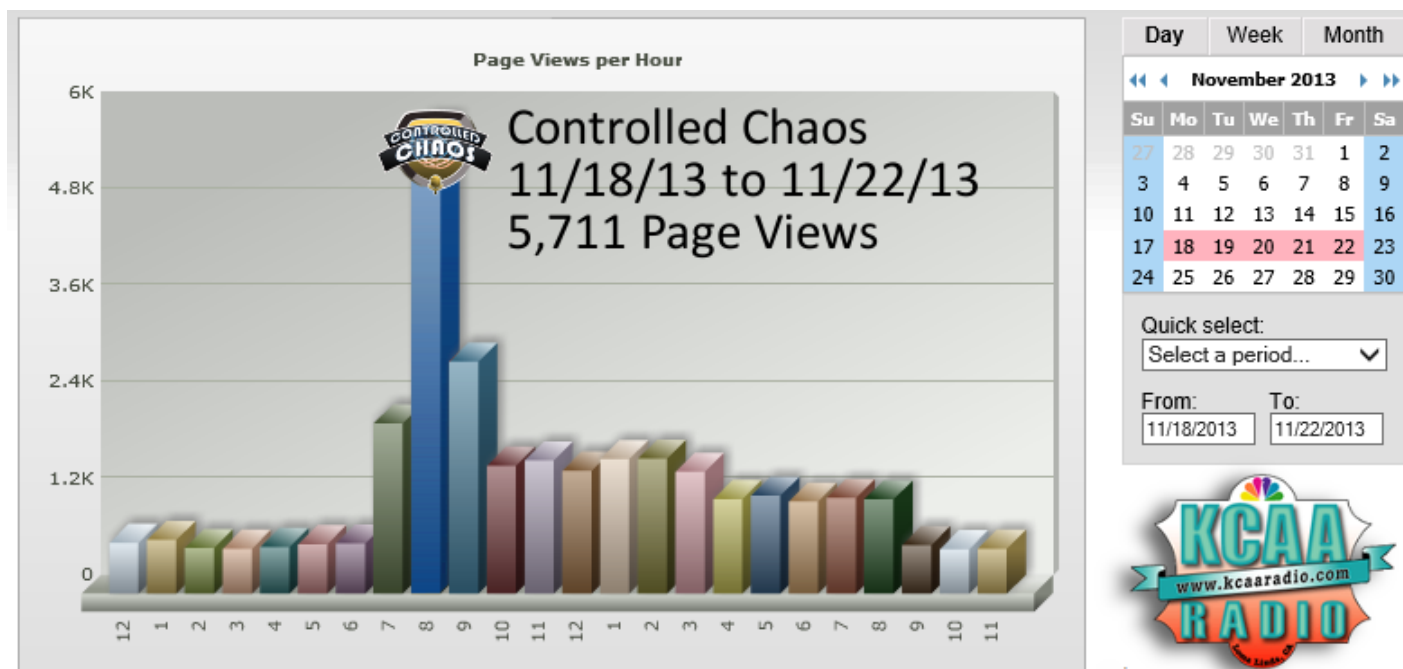

Controlled Chaos is either asking serious questions, talking trash or poking fun at the rich and famous. The show is outrageously funny, refreshingly creative and professionally produced.

**Weekdays
8AM**

The Controlled Chaos morning show with Gary Garver and Jigga Jones is a refreshing break from predictable cookie-cutter radio. The show has become an instant success. During their third week on the air, Controlled Chaos attracted listeners from 58 countries and 217 cities around the world. This was verified through third monitoring.

superstars, the station received a tremendous increase in listenership when Controlled Chaos debuted. Since then, the show continually sets new online audience records every week.

(Screen Shot 11/25/13 revolvermaps.com stats for www.KCAAradio.com during the controlled chaos timeslot)